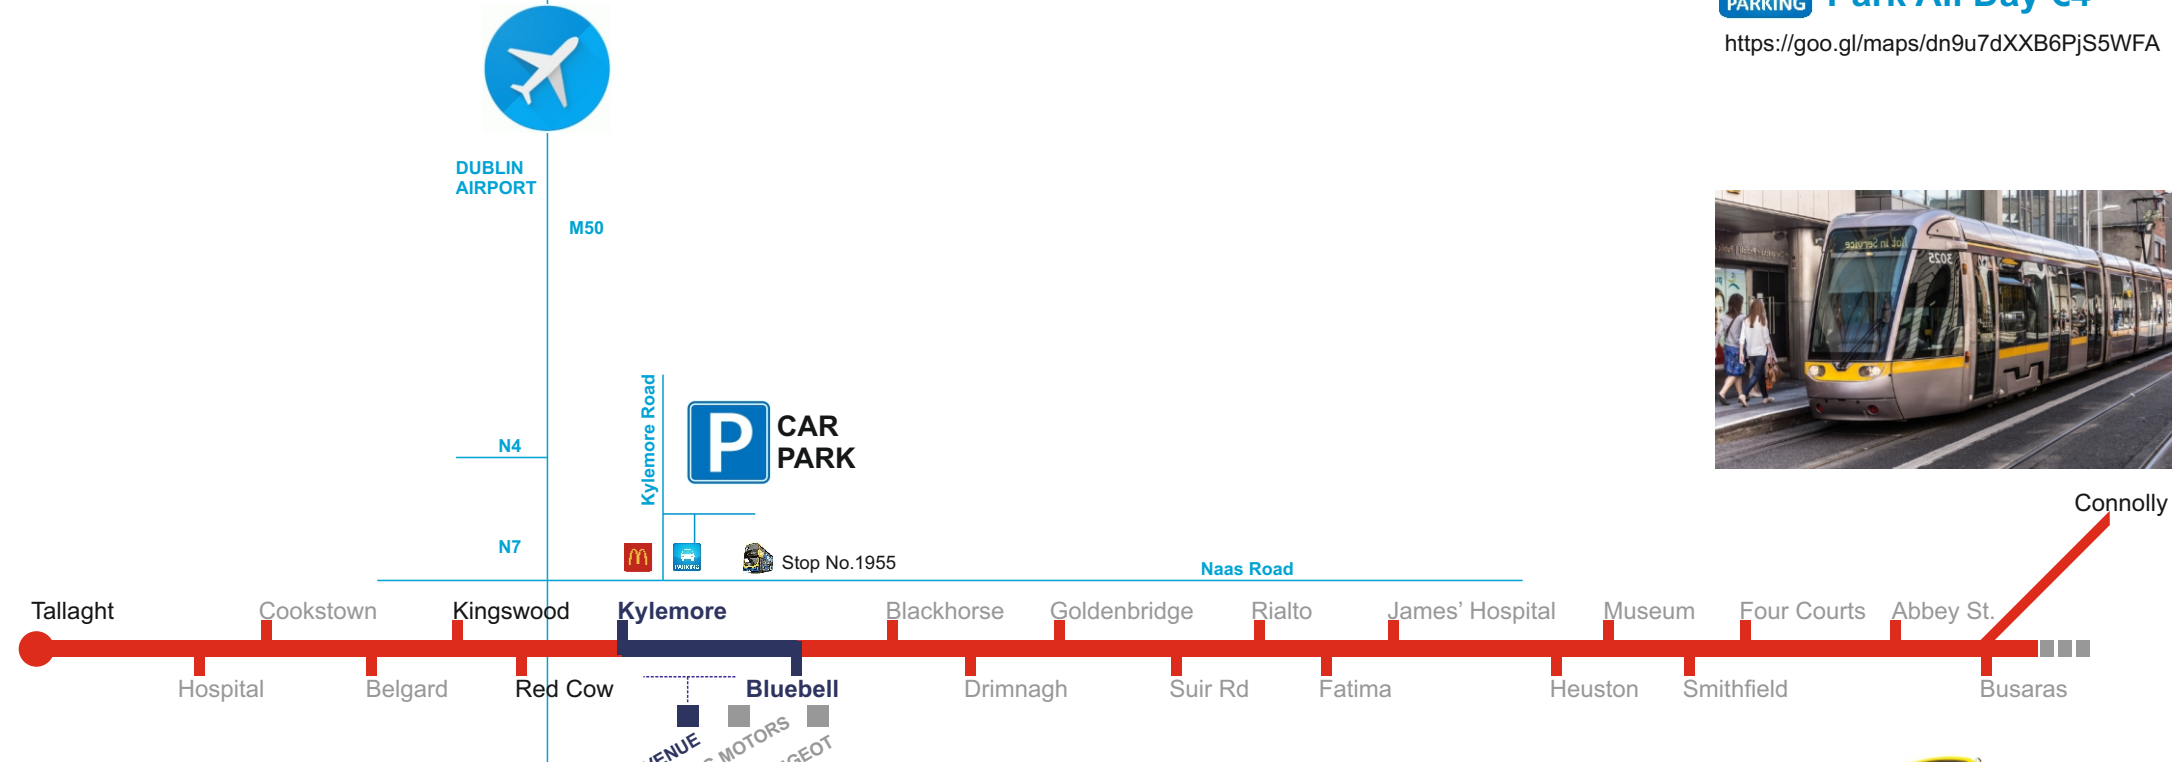

# Venue & Parking Guide

**EXAM VENUE: Unit 5A Concorde Business Park,  
Naas Road, Bluebell, Dublin 12.  
Eircode: D12 NX3P**

## Exam Centre Map

<https://g.page/EXAM360-ACCA-RCPI?share>

**200 Car Spaces  
Park All Day €4**

<https://goo.gl/maps/dn9u7dXXB6PjS5WFA>

**Bus Number** 13 68 69  
**Stop Number** 1955

**I Am Lost? Call 01-6219128 (international 00 353 1 6219128)**

# PARKING LOCATION

**No On-Site Parking!**  
**CLAMPING in Operation**

- All Day Parking €4
- 3 Mins Away (Opposite McDonalds)

**IMPORTANT:** No Parking Outside Venue.

If you are a BLUE Badge Holder - Please eMail us [admin@EXAM360.ie](mailto:admin@EXAM360.ie)